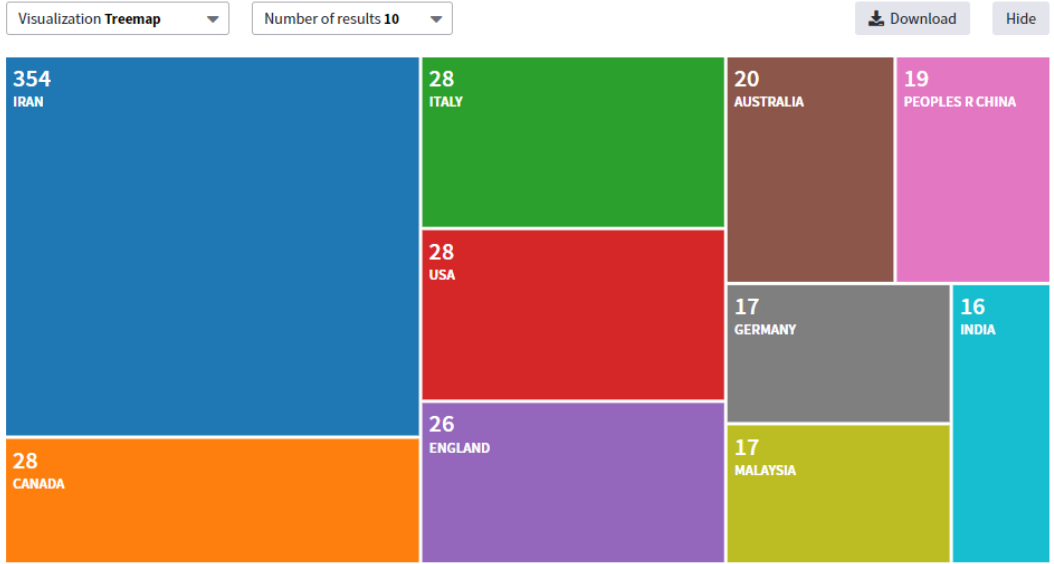

Results Analysis
[<<Back to previous page](#)

Showing 354 records for ORGANIZATION-ENHANCED: (Lorestan University of Medical Sciences)

[Create Citation Report](#)

Web of Science Categories

Publication Years

Document Types

Organizations-Enhanced

Funding Agencies

Authors

Source Titles

Book Series Titles

Meeting Titles

Countries/Regions

Editors

Group Authors

Languages

Research Areas

Grant Numbers

Organizations

Sort by **Record count** Show 25 Minimum record count 1 Update [How are these totals calculated?](#)

Select records to view, or exclude. Choose "View records" to view the selected records only or "Exclude records" to view the unselected records only.

Select	Field: Countries/Regions	Record Count	% of 354	Bar Chart
☐	IRAN	354	100.000 %	
☐	CANADA	28	7.910 %	
☐	ITALY	28	7.910 %	
☐	USA	28	7.910 %	
☐	ENGLAND	26	7.345 %	
☐	AUSTRALIA	20	5.650 %	
☐	PEOPLES R CHINA	19	5.367 %	
☐	GERMANY	17	4.802 %	
☐	MALAYSIA	17	4.802 %	
☐	INDIA	16	4.520 %	
☐	IRAQ	16	4.520 %	
☐	NIGERIA	16	4.520 %	
☐	SAUDI ARABIA	16	4.520 %	
☐	SOUTH AFRICA	15	4.237 %	
☐	VIETNAM	15	4.237 %	
☐	BANGLADESH	14	3.955 %	
☐	CROATIA	14	3.955 %	
☐	ETHIOPIA	14	3.955 %	
☐	ROMANIA	14	3.955 %	
☐	SPAIN	14	3.955 %	
☐	BRAZIL	13	3.672 %	
☐	JAPAN	12	3.390 %