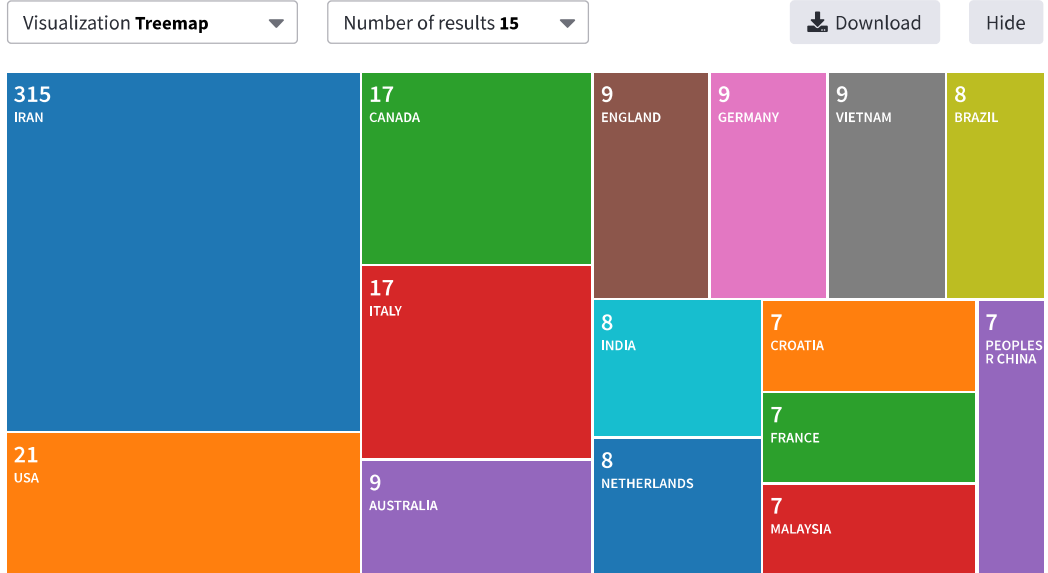

Web of Science

- **Results Analysis**
  [<<Back to previous p...](#)
- **Web of Science Categories**
- **Publication Years**
- **Document Types**
- **Organizations-Enhanced**
- **Funding Agencies**
- **Authors**
- **Source Titles**
- **Book Series Titles**
- **Meeting Titles**
- **Countries/Regions**
- **Editors**
- **Group Authors**
- **Languages**
- **Research Areas**
- **Grant Numbers**
- **Organizations**

Showing **315 records** for **ORGANIZATION-ENHANCED: (Irostan University of Medical Sciences)** [Create Citation Report](#)

Analysis: PUBLICATION YEARS: (2019) [...Less](#)

Sort by **Record count** Show **50** Minimum record count **1** [Update](#) [How are these totals calculated?](#)

Select records to view, or exclude. Choose "View records" to view the selected records only or "Exclude records" to view the unselected records only.

Select	Field: Countries/Regions	Record Count	% of 315	Bar Chart
☐	IRAN	315	100.000 %	
☐	USA	21	6.667 %	
☐	CANADA	17	5.397 %	
☐	ITALY	17	5.397 %	
☐	AUSTRALIA	9	2.857 %	
☐	ENGLAND	9	2.857 %	
☐	GERMANY	9	2.857 %	
☐	VIETNAM	9	2.857 %	
☐	BRAZIL	8	2.540 %	
☐	INDIA	8	2.540 %	
☐	NETHERLANDS	8	2.540 %	
☐	CROATIA	7	2.222 %	
☐	FRANCE	7	2.222 %	
☐	MALAYSIA	7	2.222 %